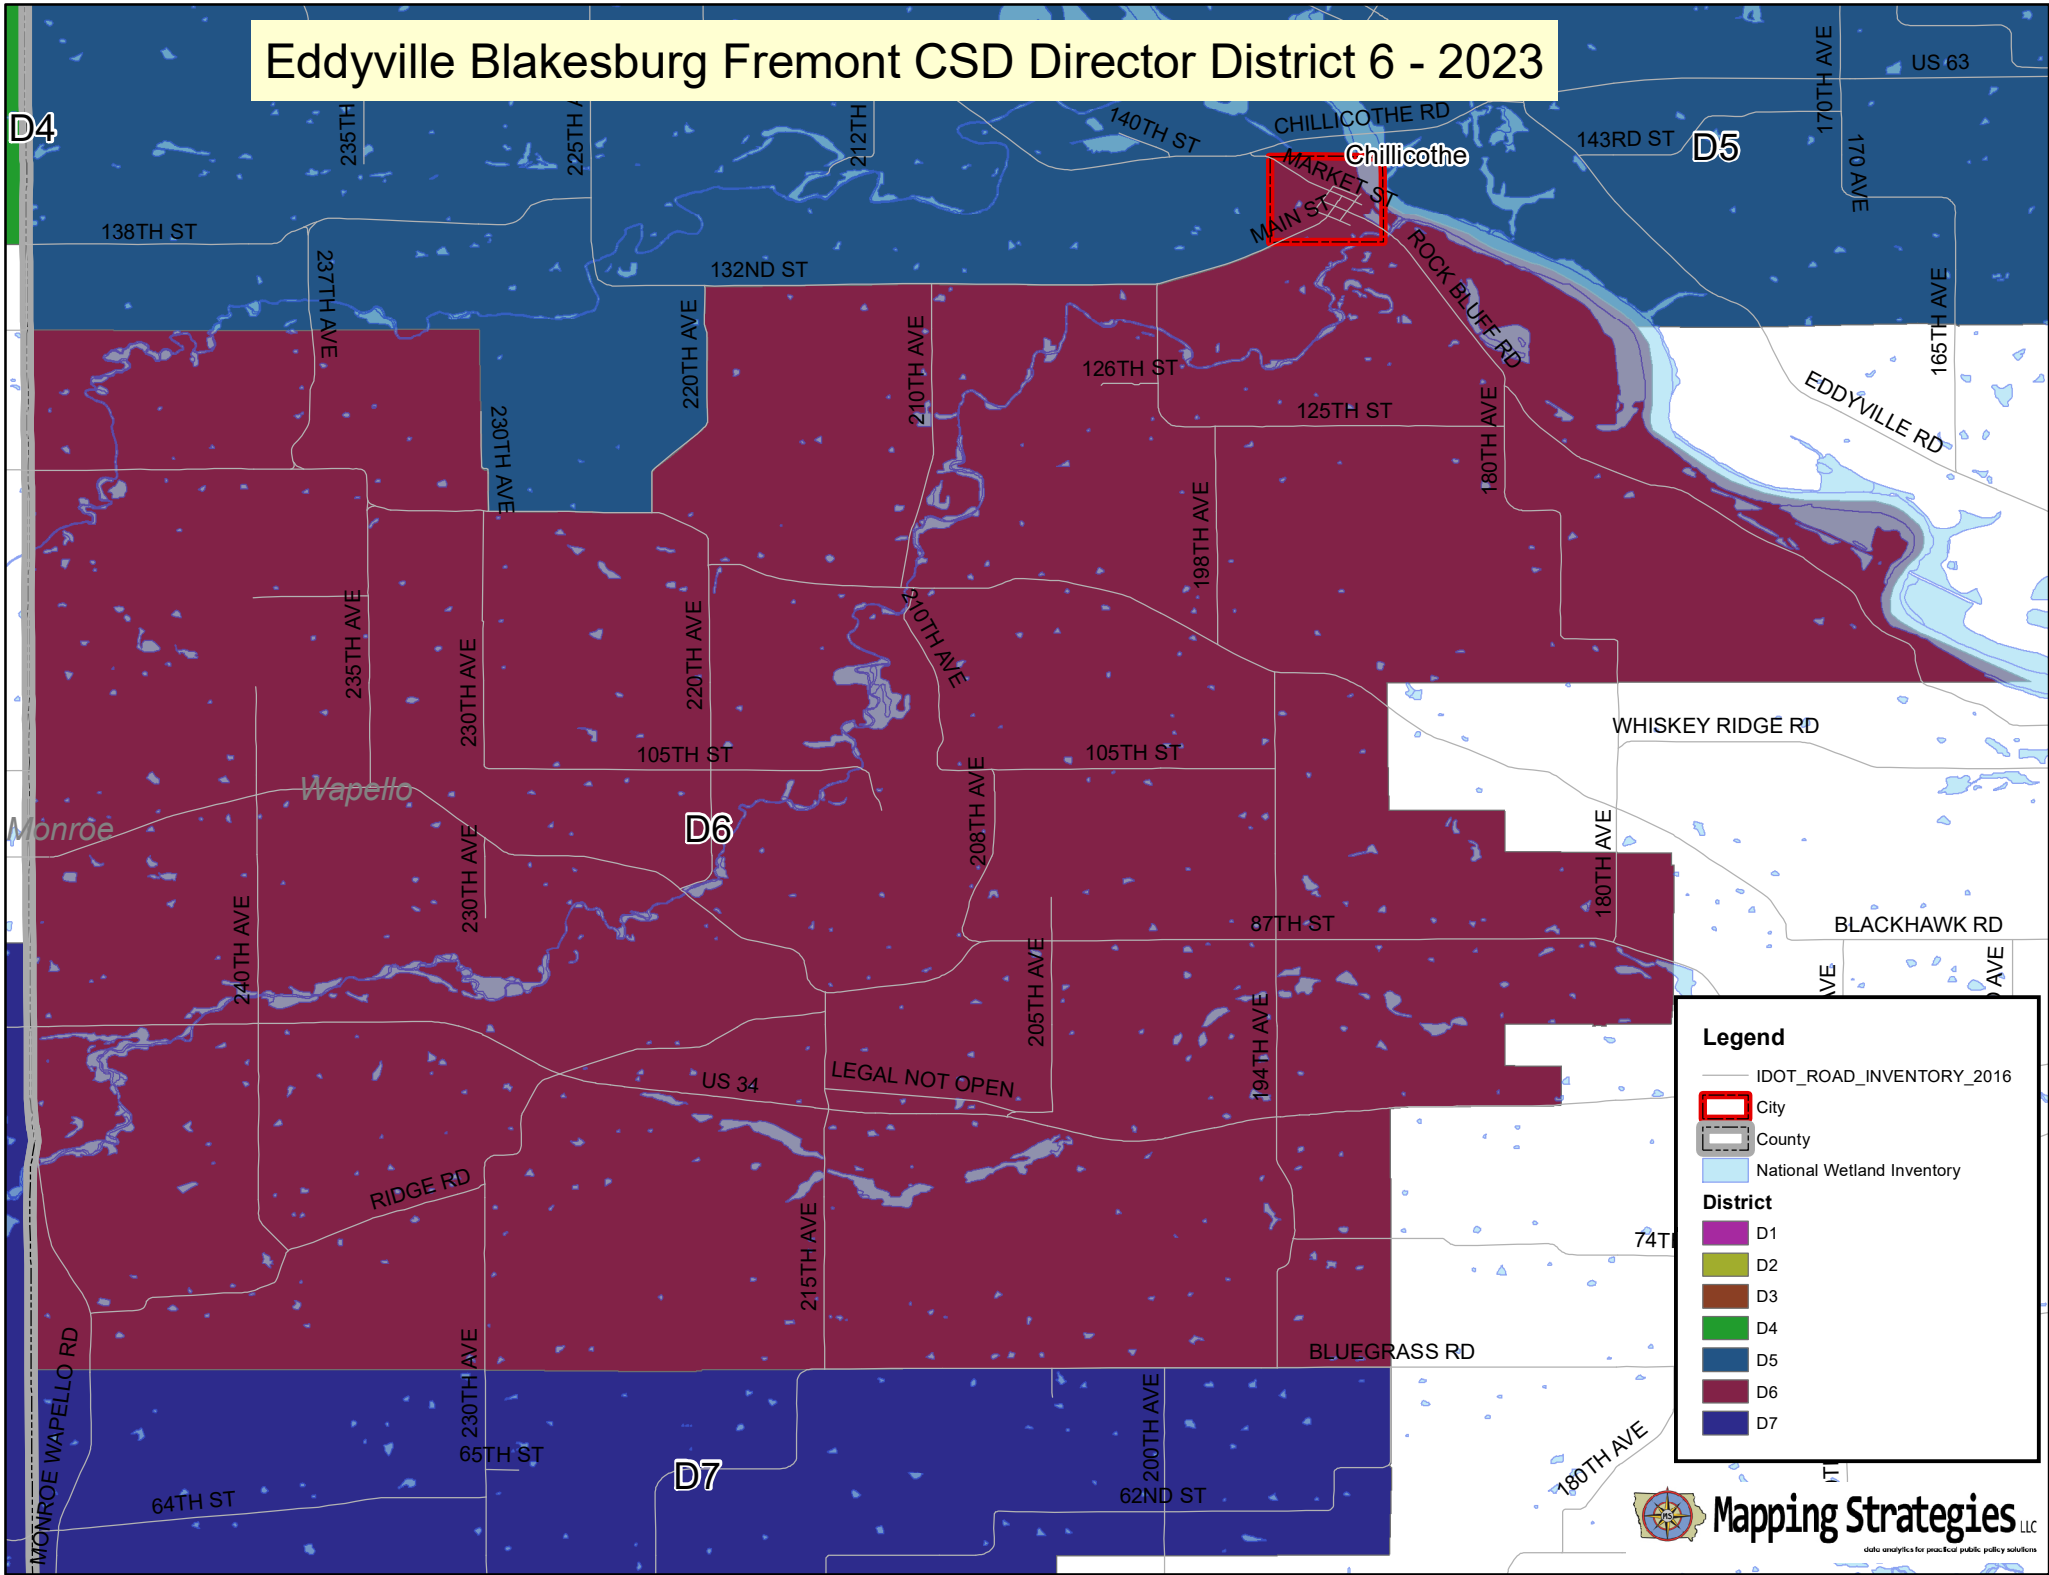

Eddyville Blakesburg Fremont CSD Director District 6 - 2023

Legend

- IDOT_ROAD_INVENTORY_2016
- City
- County
- National Wetland Inventory

District

- D1
- D2
- D3
- D4
- D5
- D6
- D7