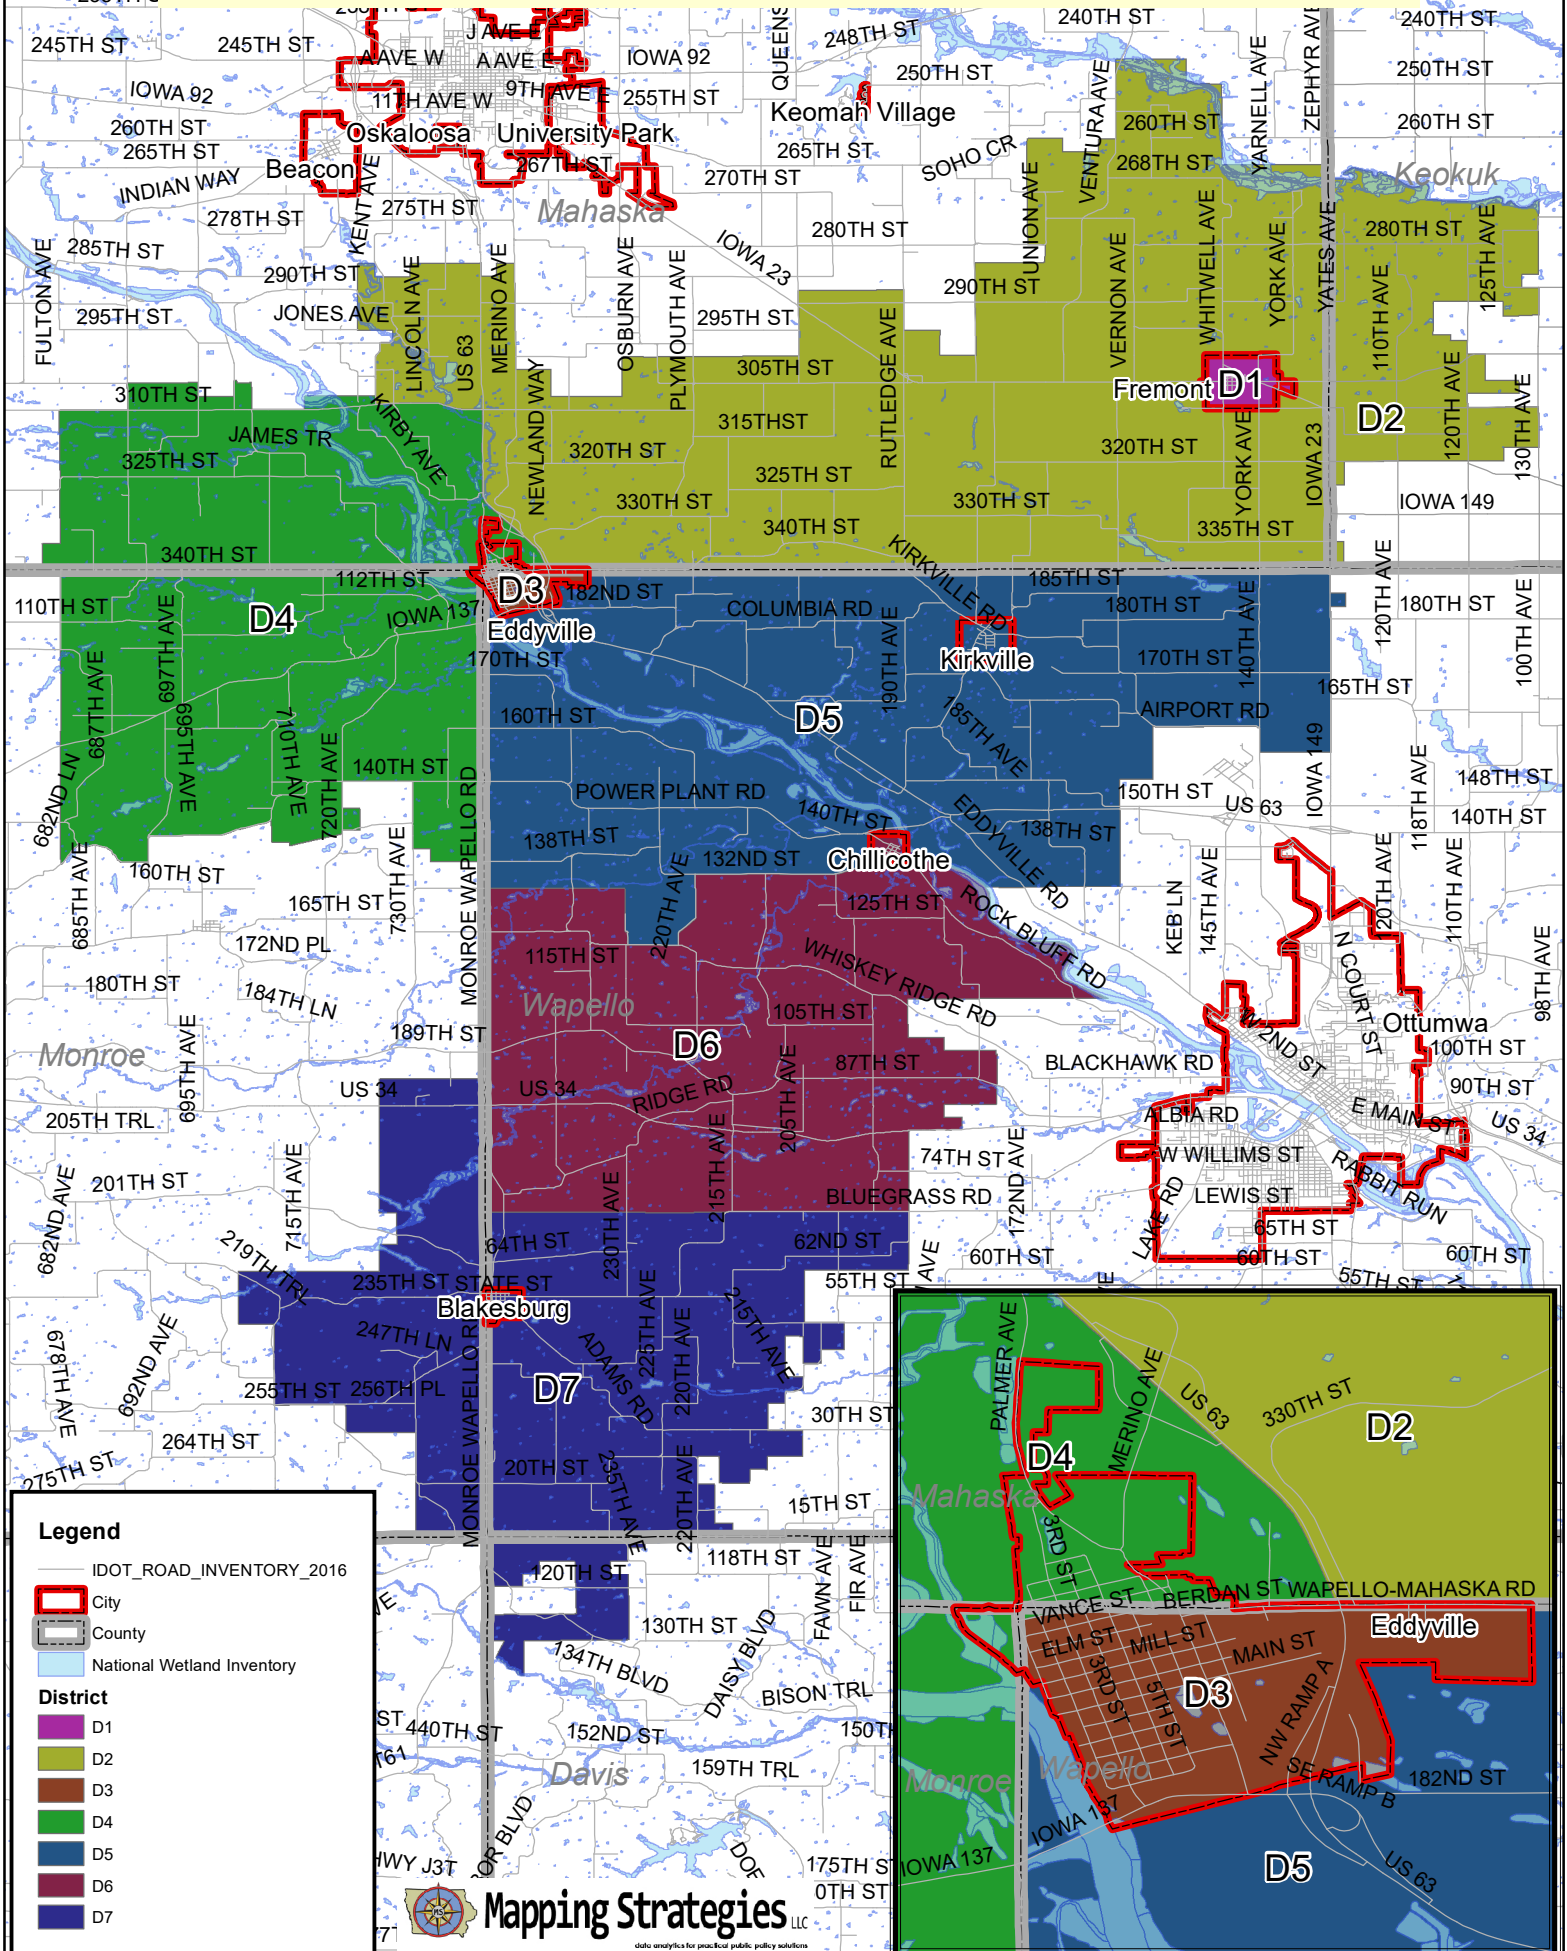

Eddyville Blakesburg Fremont CSD Director Districts 2023

Eddyville Blakesburg Fremont CSD Director District 1 - 2023

Legend

- IDOT_ROAD_INVENTORY_2016
- National Wetland Inventory
- City
- County

District

- D1
- D2
- D3
- D4
- D5
- D6
- D7

Eddyville Blakesburg Fremont CSD Director District 2 - 2023

Legend

- IDOT_ROAD_INVENTORY_2016
- City
- County
- National Wetland Inventory

District

- D1
- D2
- D3
- D4
- D5
- D6
- D7

Eddyville Blakesburg Fremont CSD Director District 3 - 2023

Legend

- IDOT_ROAD_INVENTORY_2016
- City
- County
- National Wetland Inventory
- District**
- D1
- D2
- D3
- D4
- D5
- D6
- D7

Eddyville Blakesburg Fremont CSD Director District 4 - 2023

Eddyville Blakesburg Fremont CSD Director District 7 - 2023

Legend

- IDOT_ROAD_INVENTORY_2016
- City
- County
- National Wetland Inventory

District

- D1
- D2
- D3
- D4
- D5
- D6
- D7